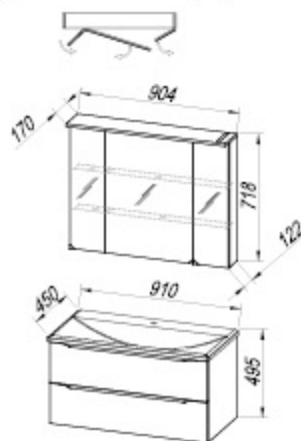

OG 80 - LED, T

PST 80

ZG 350
Drawer organizer
Schublade Veranstalter
Organisateur de tiroirs
Организатор ящик

Tara 90 WH
Tara 90 SBW
Tara 90 DO

OUT 90 WH
OUT 90 SBW
OUT 90 DO

OPTIONS / OPTIONEN / OPTIONS / ОПЦИИ :