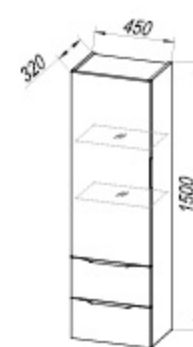

T 1501 WH
T 1501 SBW
T 1501 DO