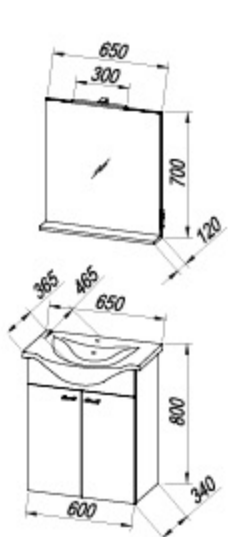

● BASKET

● NOGICE FIONA, h= 105 mm

OGF 65 WH - LED, SW, S

OUF 65 WH

Fiona 65 WH

sara 82

white (WH)

tex light