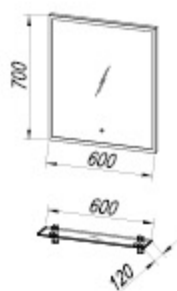

- PST 60
- FEET / FÜSSE / PIEDS / НОЖКИ
  h = 400 mm

T 712/20 WH
T 712/20 SBW
T 712/20 DO