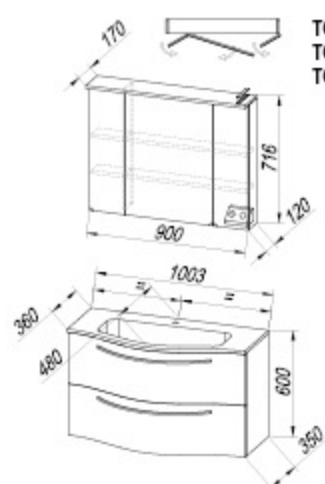

TO 90 WH LED, SW, S
TO 90 LAR LED, SW, S
TO 90 DO LED, SW, S

OUN 100 WH
OUN 100 LAR
OUN 100 DO

NAYRA 100 WH
NAYRA 100 LAR
NAYRA 100 DO