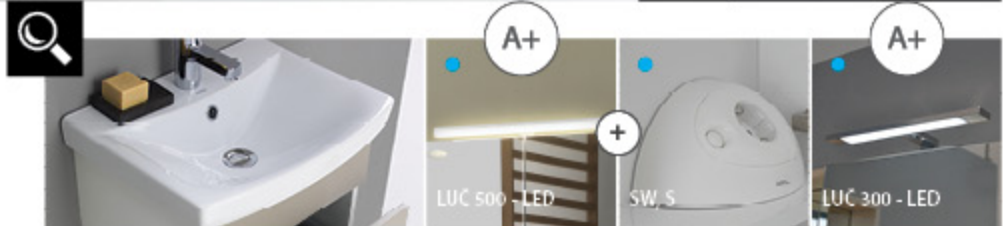

viva 50 - beige

LUC 300 - LED

V 1753