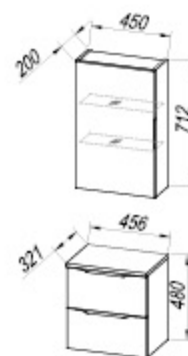

OT 45 WH
OT 45 SBW
OT 45 DO

T 1501 WH
T 1501 SBW
T 1501 DO

● ZG 350
Drawer organizer
Schublade Veranstalter
Organisateur de tiroirs
Организатор ящик

Tara 110 WH
Tara 110 SBW
Tara 110 DO

OUT 110 WH
OUT 110 SBW
OUT 110 DO