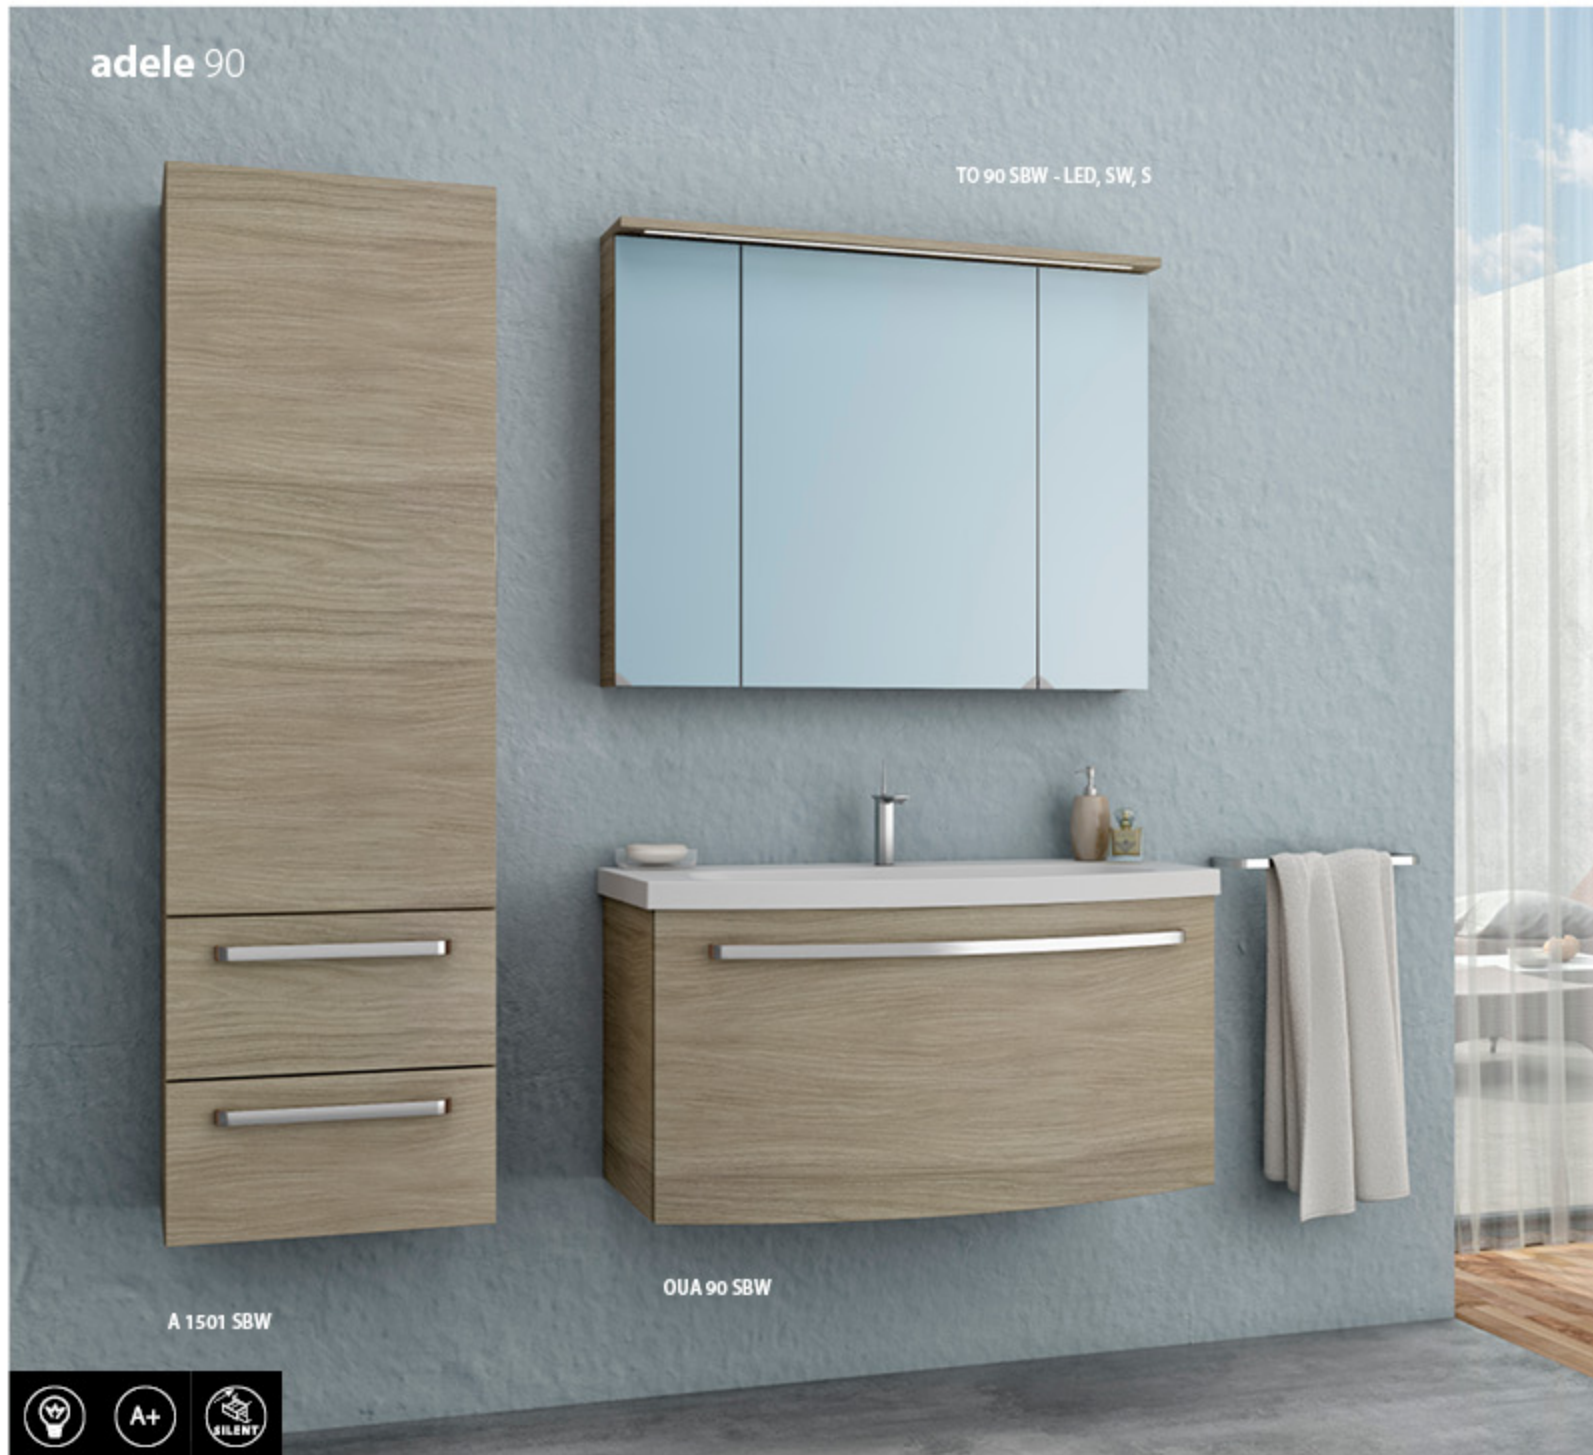

adele 90

TO 90 SBW - LED, SW, S

OUA 90 SBW

white (WH)

satin oak (SBW)

red mat (RED)

OG 60, 80, 100 - LED, T

PST 60, 80, 100

A+ TO 90 WH - LED, SW, S
TO 90 SBW - LED, SW, S
TO 90 RED - LED, SW, S