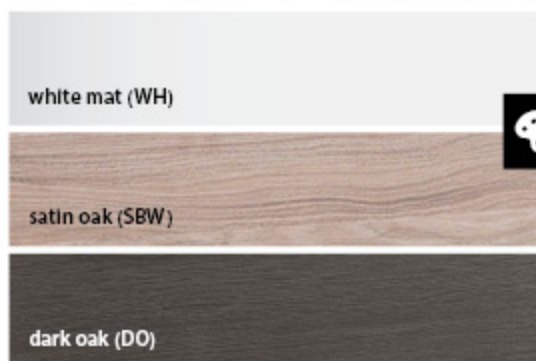

OUT 110 WH
 OUT 110 SBW
 OUT 110 DO

tara 90

TO 90 DO - LED, SW, S

T 1501 DO

OUT 90 DO

white mat (WH)

satin oak (SBW)

dark oak (DO)