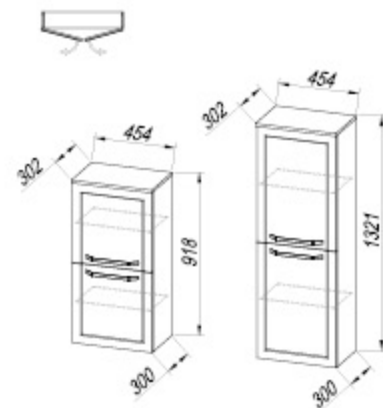

B 923 WH
B 923 ANT
B 932 KASH

B 1323 WH
B 1323 ANT
B 1323 KASH

FEET / FÜSSE / PIEDS / НОЖКИ
h = 400 mm

BLANCHE 150, 110, 75