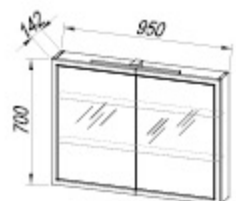

TOB 95 WH -LED, SW, S
TOB 95 ANT -LED, SW, S
TOB 95 KASH -LED, SW, S