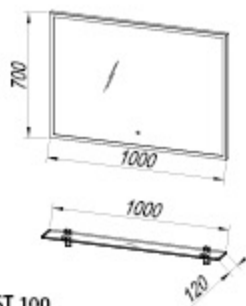

● PST 100

● FEET /
FÜSSE /
PIEDS /
НОЖКИ
h= 400 mm

A 712/20 WH
A 712/20 SBW
A 712/20 RED