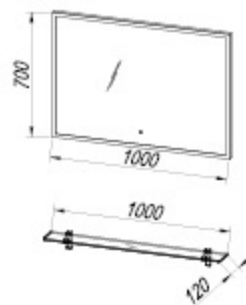

OUT 110 SBW

OT 45 SBW

A+

TO 110 WH - LED, SW, S
 TO 110 SBW - LED, SW, S
 TO 110 DO - LED, SW, S

A+

OG 100 - LED, T

● PST 100

● FEET /
 FÜSSE /
 PIEDS /
 НОЖКИ
 h= 400 mm