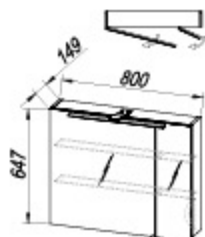

A+

TOO 80 WH - LED, SW, S
TOO 80 ACACIA - LED, SW, S
TOO 80 HACIENDA BL. - LED, SW, S