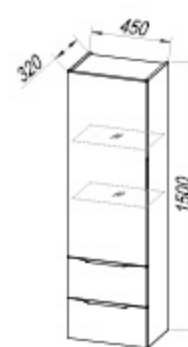

OT 45 WH
OT 45 SBW
OT 45 DO

T 1501 WH
T 1501 SBW
T 1501 DO

● ZG 350
Drawer organizer
Schublade Veranstalter
Organisateur de tiroirs
Организатор ящик

Tara 110 WH
Tara 110 SBW
Tara 110 DO

OUT 110 WH
OUT 110 SBW
OUT 110 DO