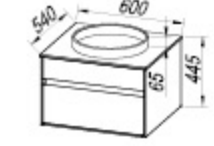

OD 60 BEIGE/WH + UD 60/KER
OD 60 BL/WH + UD 60/KER

Donna 60 BEIGE/WH
Donna 60 BL/WH